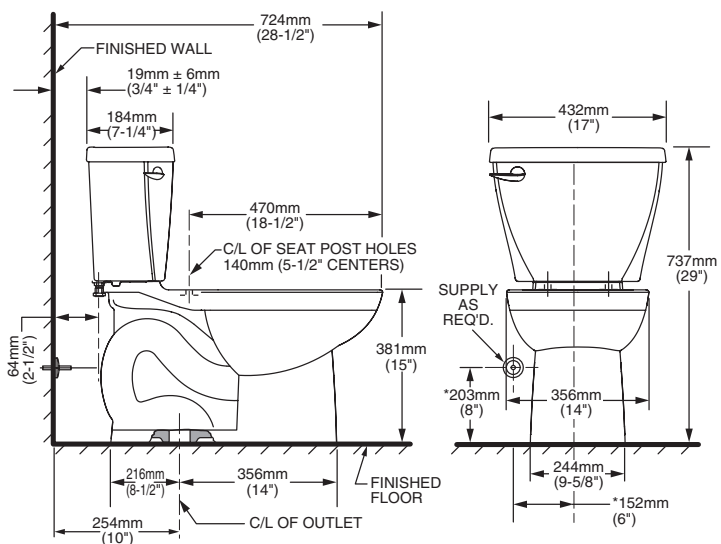

CADET® 3 FloWise®  
 ELONGATED 10" ROUGH-IN TOILET

- 2833.128
  - Vitreous china
  - Meets definition for HET (High Efficiency Toilet)
  - High efficiency (4.8 Lpf/1.28 gpf)
  - Meets EPA WaterSense® criteria
  - EverClean® surface inhibits the growth of stain- and odor-causing bacteria, mold, and mildew on the surface
  - Features the **Cadet® 3 Flushing System**
  - Elongated siphon action jetted bowl
  - Fully-glazed 2-1/8" trapway
  - Generous 9" x 8" water surface area
  - Close-coupled tank with flat tank cover for superior storage
  - Oversized 3" flush valve with chemical resistant flapper
  - Chrome trip lever
  - Speed Connect® tank-to-bowl coupling system
  - Sanitary dam on bowl with four point tank stabilization
  - 2 color-matched bolt caps
  - 100% factory flush tested
  - 5 year warranty

- 3014.128 Elongated Bowl
- 3014.001 Elongated Universal Bowl
- 4019.128 Tank

**Nominal Dimensions:**  
 724 x 432 x 737mm (28-1/2" x 17" x 29")

Fixture only, seat and supply by others

**Alternative Tank Configurations Available:**

**NOTES:**  
 THIS TOILET IS DESIGNED TO ROUGH-IN AT A MINIMUM DIMENSION OF 254MM (10") FROM FINISHED WALL TO C/L OF OUTLET.  
 SUPPLY NOT INCLUDED WITH FIXTURE AND MUST BE ORDERED SEPARATELY.  
 \* DIMENSION SHOWN FOR LOCATION OF SUPPLY IS SUGGESTED.

**IMPORTANT:** Dimensions of fixtures are nominal and may vary within the range of tolerances established by ANSI Standard A112.19.2. These measurements are subject to change or cancellation. No responsibility is assumed for use of superseded or voided pages.